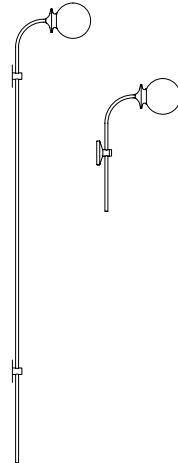

BALINA

by Sara Moroni

PLATEK - BALINA

PLATEK - BALINA

PLATEK - BALINA

PLATEK - BALINA

spike

download
data sheet

S

ø 60mm x h.500mm
ø 60mm x h.800mm
ø 60mm x h.1000mm

WHITE LED

2700K / 3000K CRI>90
24V DC 

IP65 protection rating
IK10 mechanical resistance

ceiling / wall

download
data sheet**M**

ø 120mm x h.150mm

WHITE LED

2700K / 3000K CRI>90
24V DC IP65 protection rating
IK03 mechanical resistance

wall

download
data sheet**M**ø 120mm x h.450mm
ø 120mm x h.1600mm

WHITE LED

2700K / 3000K CRI>90
24V DC IP65 protection rating
IK03 mechanical resistance

ceiling

download
data sheet**M**ø 120mm x h.600mm
ø 120mm x h.1000mm
ø 120mm x h.1500mm

WHITE LED

2700K / 3000K CRI>90
24V DC IP65 protection rating
IK03 mechanical resistance

spike

download
data sheet**M**ø 120mm x h.900mm
ø 120mm x h.1200mm