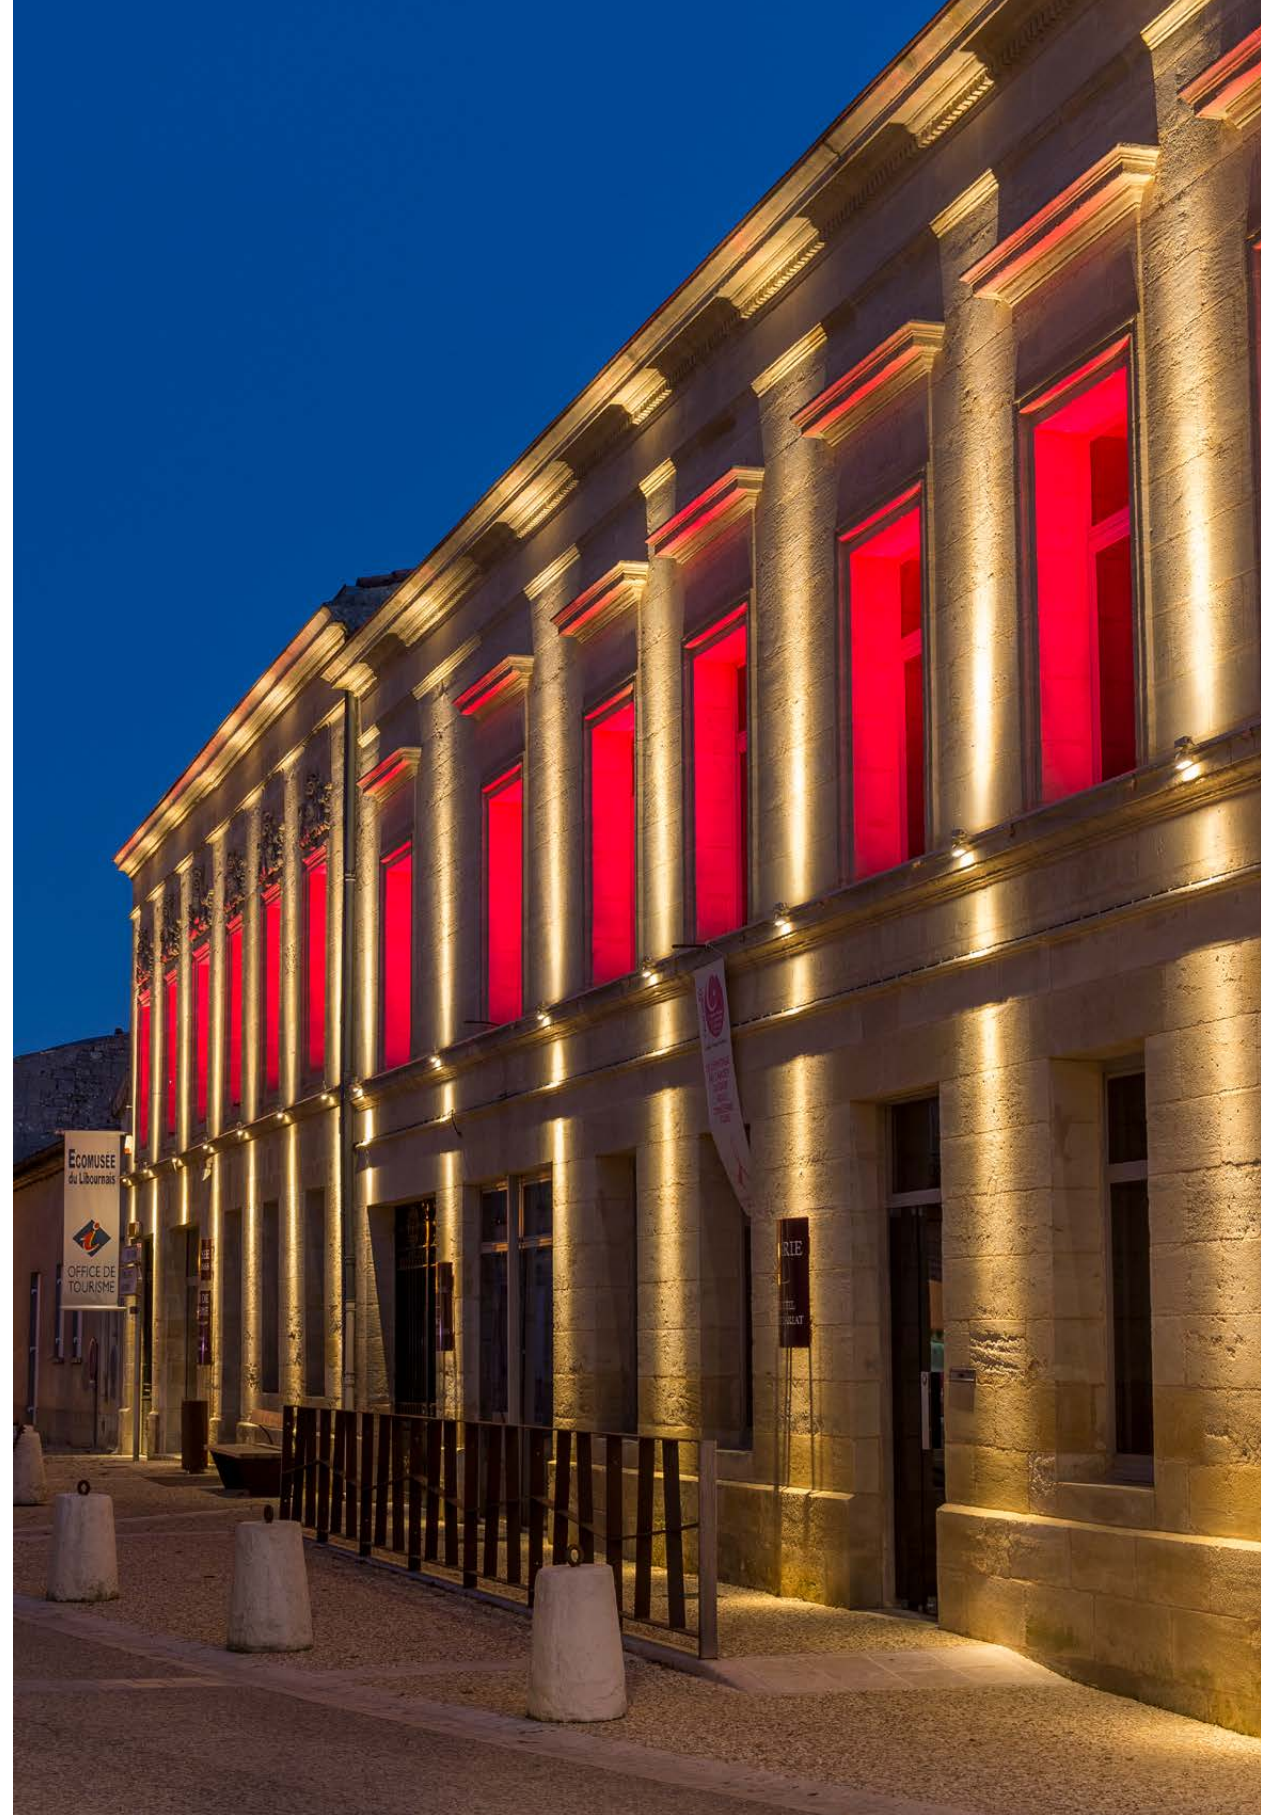

Montagne Saint Émilien

Platek®

Montagne Saint Émilien

A project of great historical value

LOCATION: Bordeaux, France
YEAR: 2017

Between the hills of Aquitaine and the vineyards from which the famous Bordeaux wine originates lies the town of Montagne Saint Émilion. The heart of the urban centre is represented by an historical architectural complex composed of a church and a municipal house located at the end of the main road.

The goal of the project was the overall redevelopment of the historic centre in order to celebrate some of the most important events in the area. To achieve these results, it was necessary to have extremely versatile products in the lighting effects programming for following the requirements of expertise.

The project was launched on the occasion of an important anniversary: The International Day against Breast Cancer. For the occasion, white and red LED products were installed, which are capable of conveying a clear message to the public through a spectacular show of great impact.

The imposing figure of the church was enhanced by ground recessed lighting and floodlights, creating a symbolic effect recalling the dichotomy of light and divinity. The main object of the square is an imposing cross lit by a cold LED light. Therefore, the project for Montagne-Saint-Émilion best