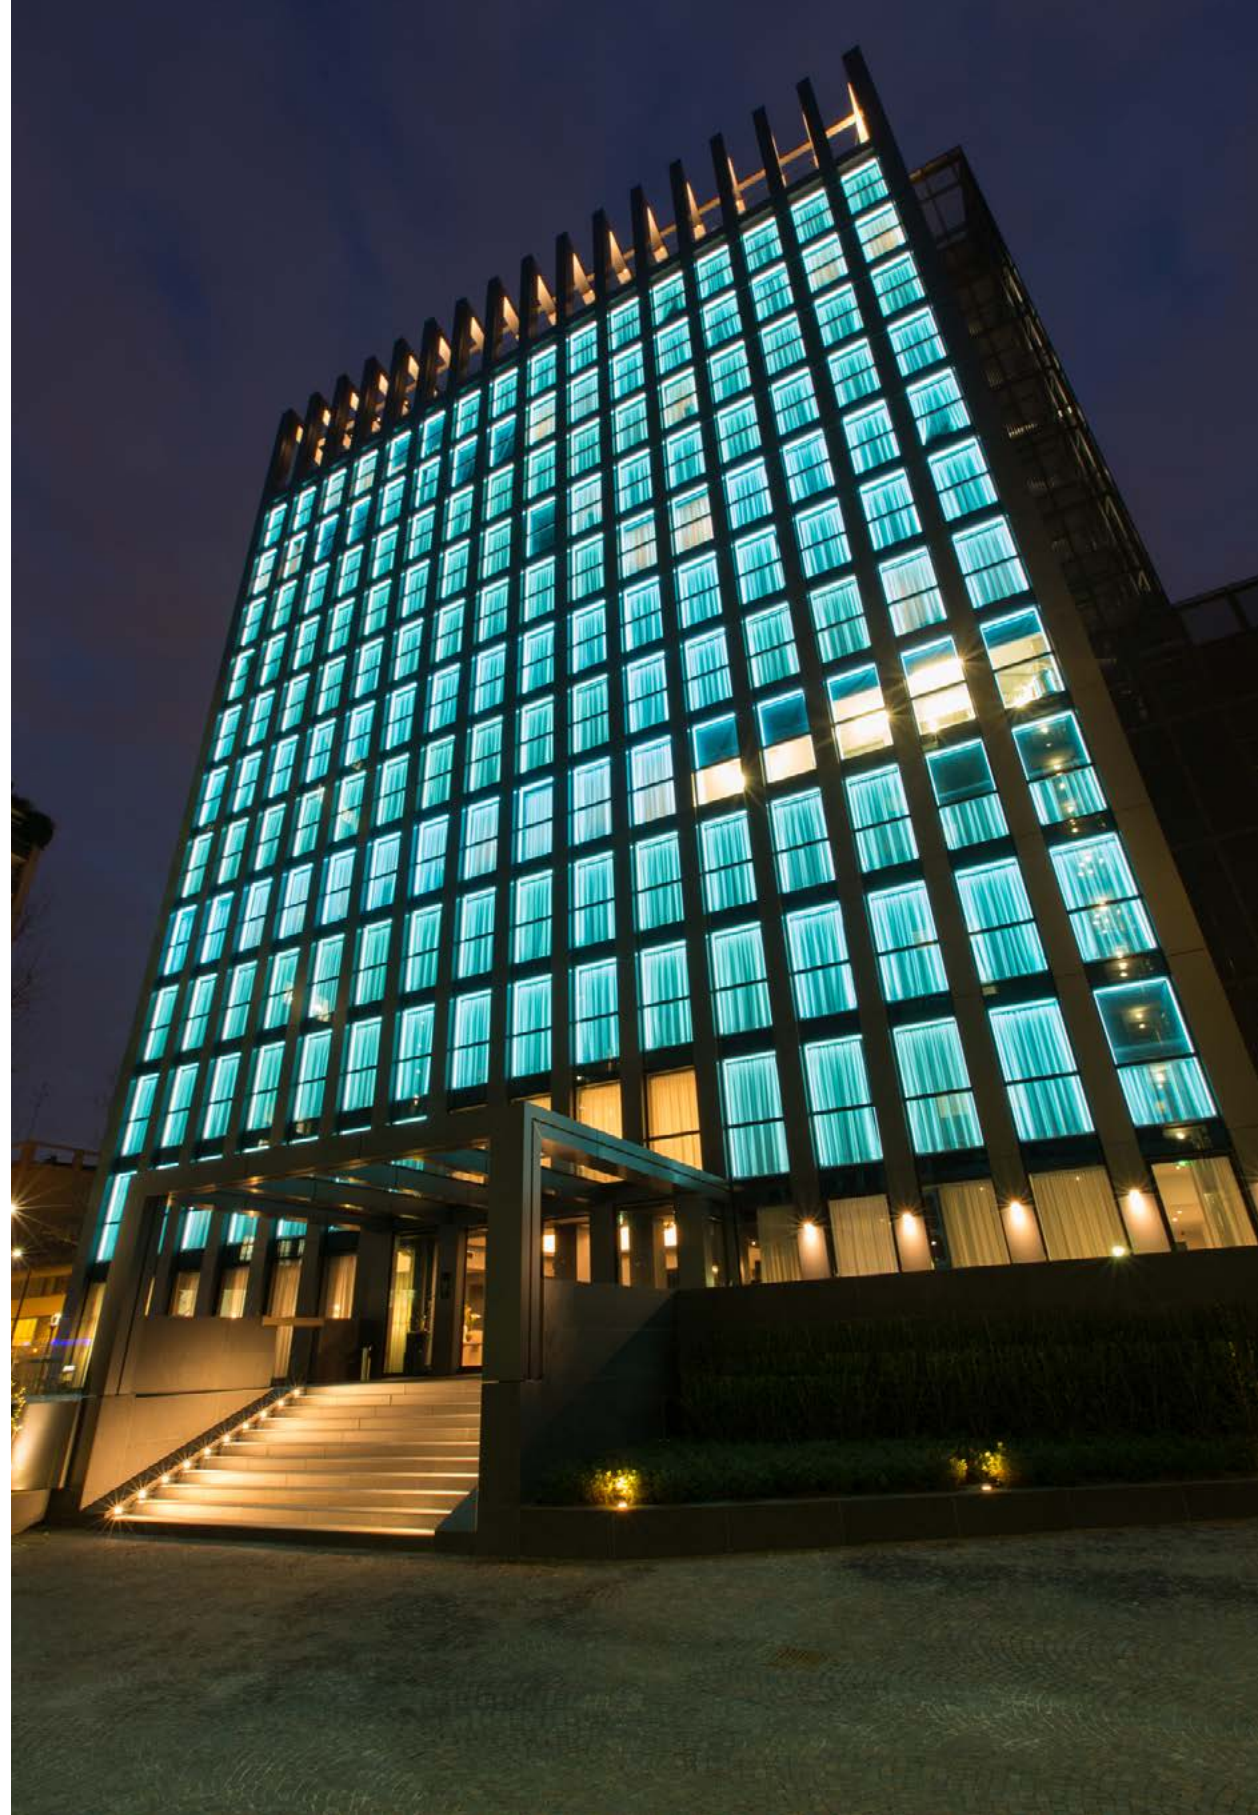

Lagare Hotel, Milan

Platek®

Lagare Hotel, Milan

A trendy architecture able to emerge in the Italian fashion capital

PLACE: Milan, Italy
YEAR: 2015

As part of the MGallery By Accor Hotels group, exclusivity was a fundamental prerogative for the Lagare Hotel in Milan: