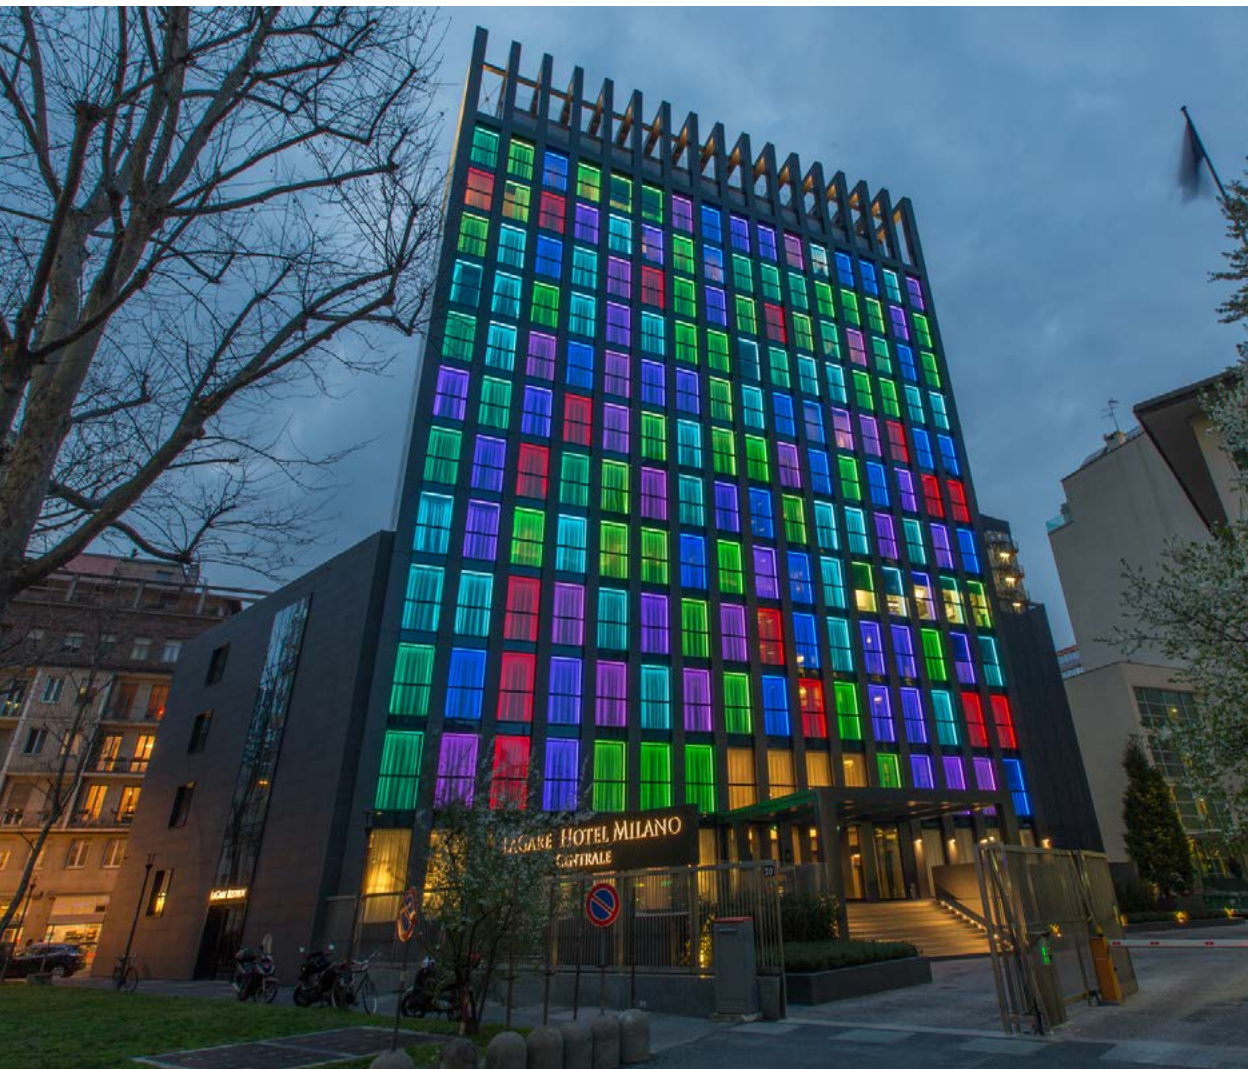

Platek's products in this project is shown at its best: element built in the ceiling, wall lights and decorative products furnish also the interior of the structure, playing the role of service light. Spring floodlights and One wall mounted luminaires were used to light stairs and access ways. One in the projector version, combined with Special and Mini Special, illuminates the terraces and rooftop, from which it is possible to admire the city skyline.

An innovative customised solution that Platek proposed at Lagare Hotel in Milan was the lighting of the windows that make up the façade. In fact, it was decided to propose the refined lighting with dynamic light, visually much more fulfilling than the single monochromatic LED. Remote control has been

applied to these products that illuminate the façade: the DMX system allows to light every single window in different colours, and can be switched on or off directly from the room. The final effect is spectacular. The imposing building lights up to become a multi-coloured chessboard.