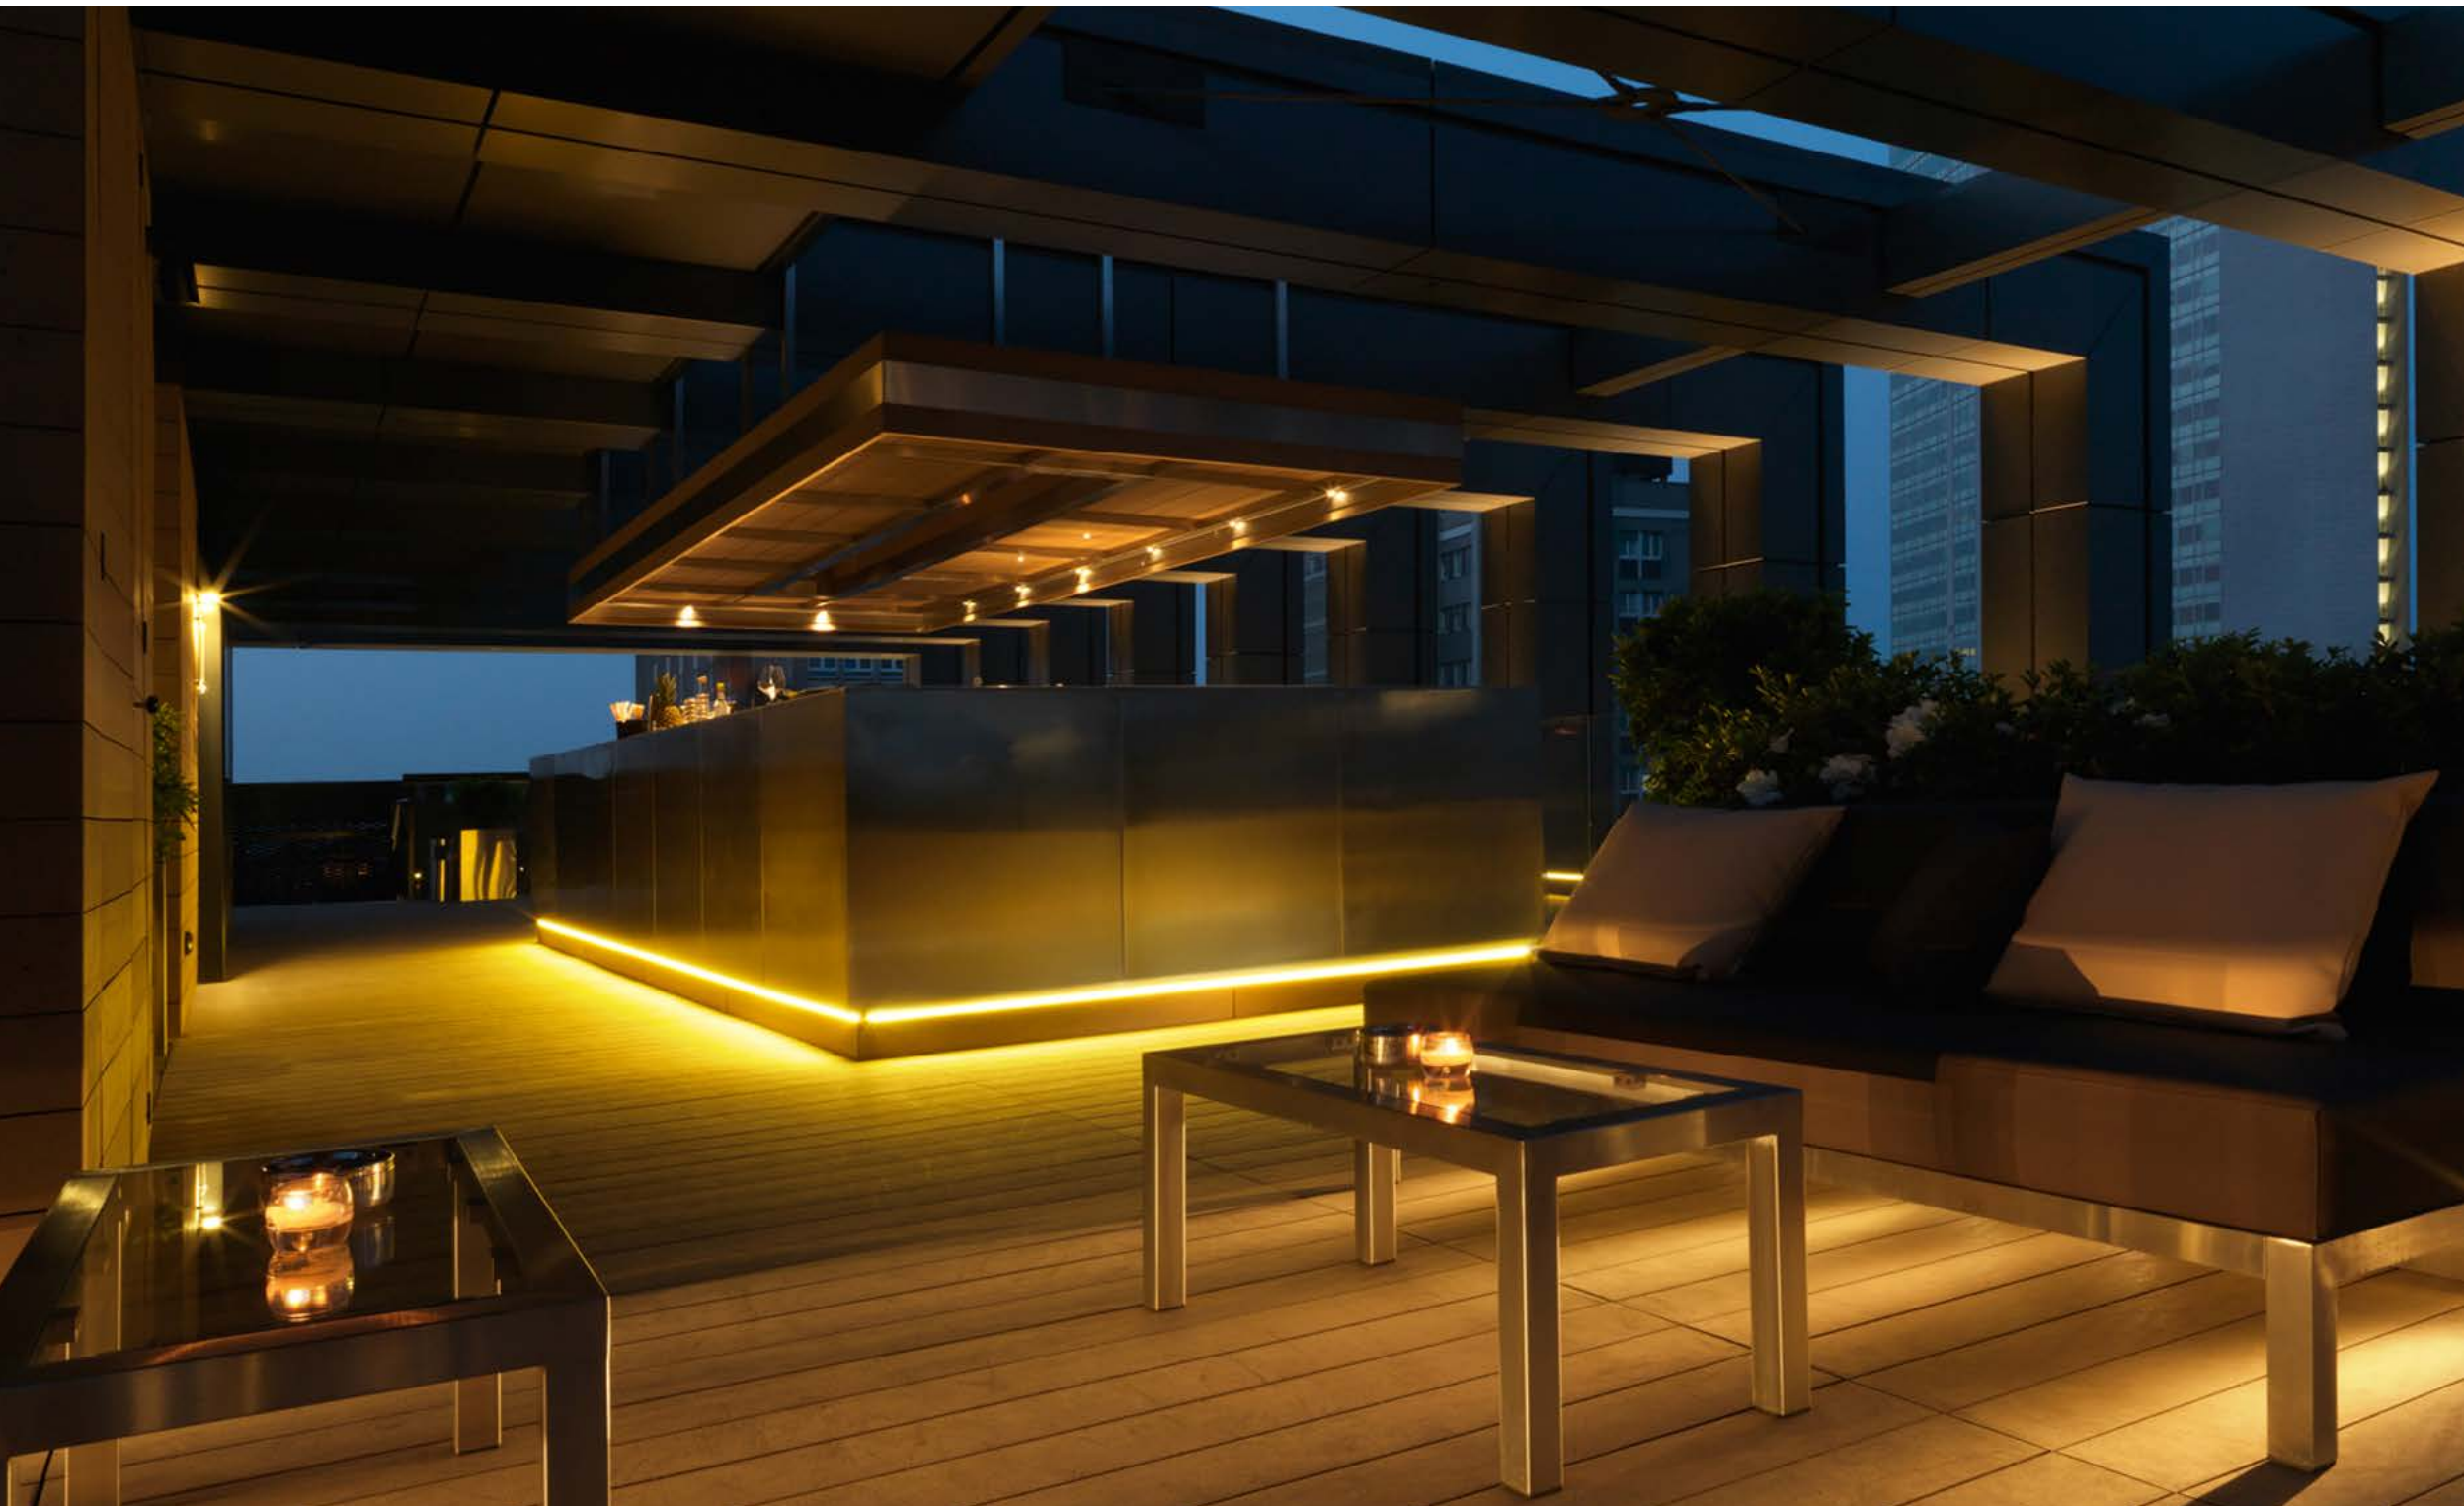

Platek put itself at stake by developing a unique and completely tailor-made project.

A careful renovation has enabled the conversion of an old property into a design hotel with a contemporary style and spectacular views over the city. Combining the concepts of sustainability and maximum architectural enhancement, Platek customised the proposal and created new light fittings based on the client's design, for a total of around 2,500 pieces, finding innovative solutions for a high-performance scenario with maximum impact. The extreme versatility of