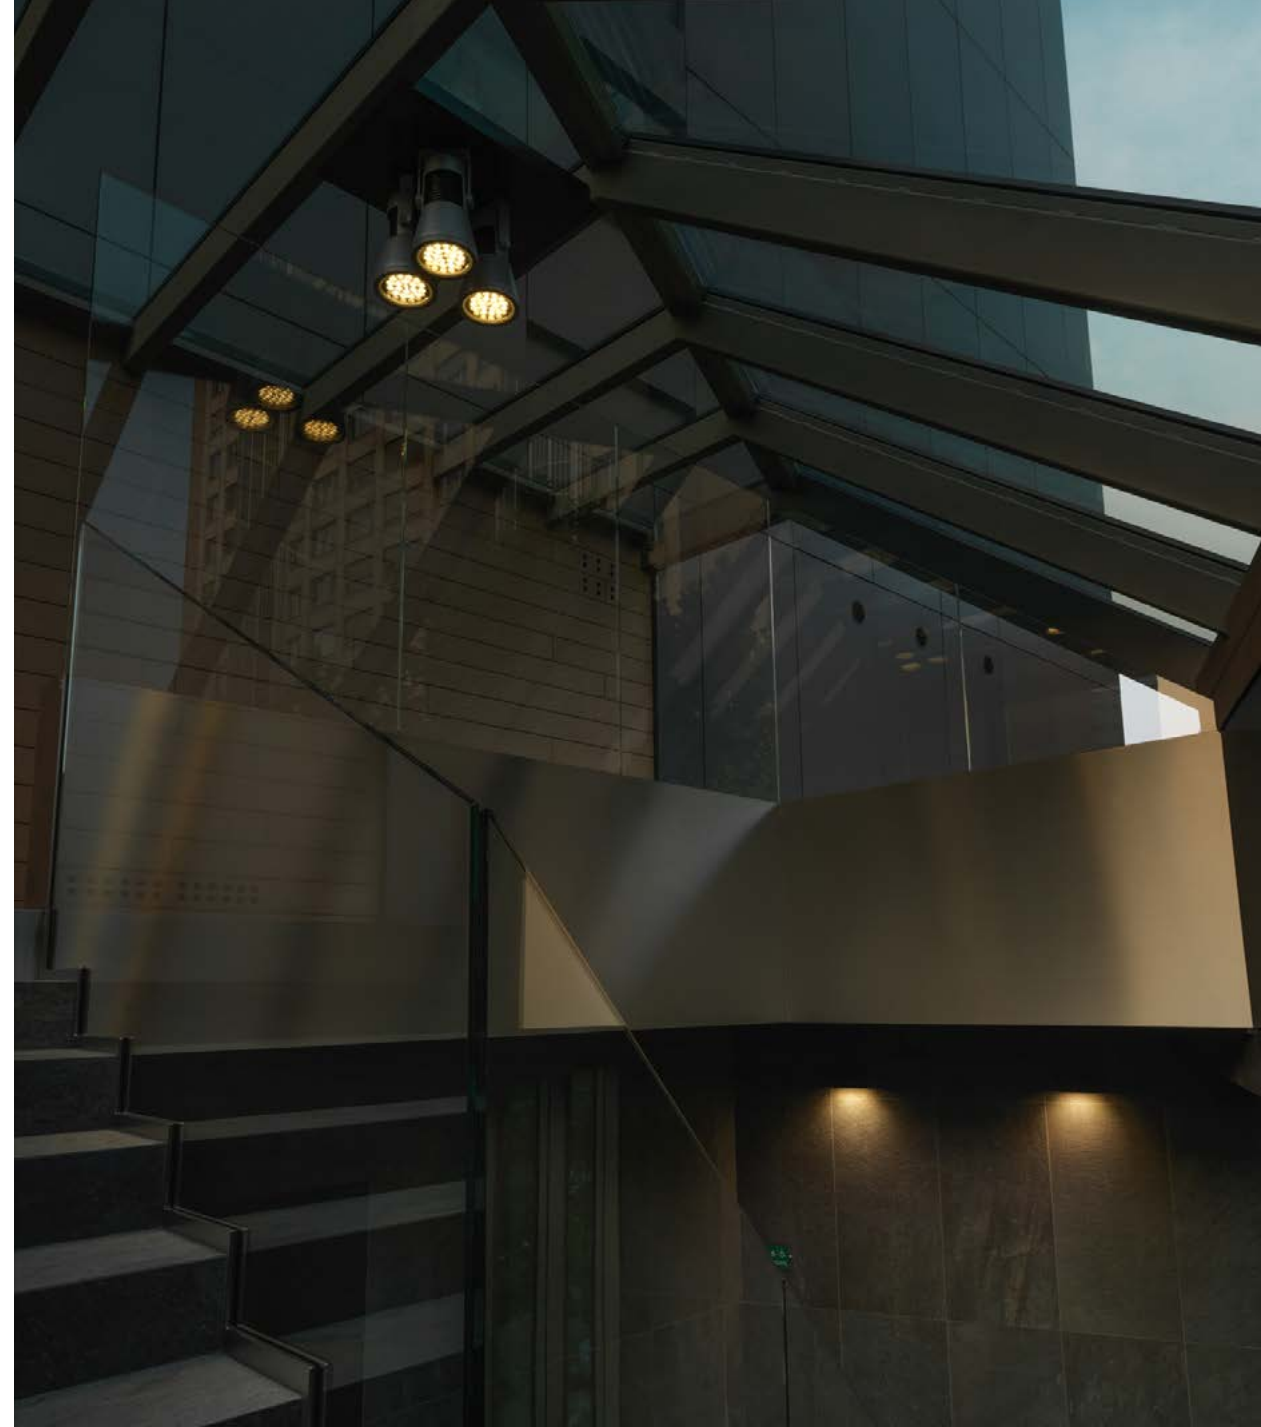

Platek's products in this project is shown at its best: element built in the ceiling, wall lights and decorative products furnish also the interior of the structure, playing the role of service light. Spring floodlights and One wall mounted luminaires were used to light stairs and access ways. One in the projector version, combined with Special and Mini Special, illuminates the terraces and rooftop, from which it is possible to admire the city skyline.