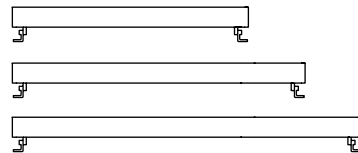

indoor/outdoor

size
Ø 81 mm

**MINI
floodlight**

indoor/outdoor

size
h 134 mm

**MINI
drive over**

indoor/outdoor

size
Ø 152 mm

**TETRA 140
applique**

indoor/outdoor

size
h 210 mm

**TETRA 75
applique**

indoor/outdoor

size
h 380 mm

**MINI CORNICHE
applique**

indoor/outdoor