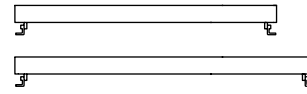

TECHNICAL SHEET

NANO drive over

indoor/outdoor

available size
Ø 45 mm

MICRO drive over

indoor/outdoor

available size
Ø 95 mm

MINI drive over

indoor/outdoor

available size
Ø 152 mm

MINI CORNICHE
applique

indoor/outdoor

sizes
900 mm
1200 mm

ONE 2.0
floodlight

indoor/outdoor

size
170 x 150 mm