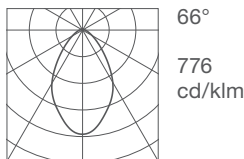

The connecting columns code 89 10 502.08 allows the connection of the product to power network.

WHITE LED 230V

DIFFUSE

**30 40 116**  
**LED 3000K CRI>80**  
 7,5W / 750 lm LED data  
**9W / 237 lm Real data**  
 220-240V 50/60Hz  
 A / A+ / A++  
 Height 800 mm  
 Cable length 0,15 m (2 x 1 mm<sup>2</sup>)  
**IP68 connector included**