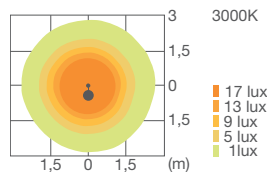

PRODUCT INFORMATION

IP65
IK 06
Cable input Ø 5 ÷ 6 mm

AVAILABLE COLOURS

.01 black
.09 bronze