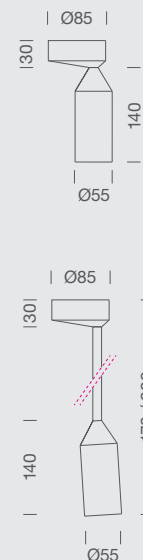

TECHNICAL DATA

Disponibile su richiesta senza maggiorazione di prezzo (per la composizione del codice consultare pagina 8)
Available upon request without surcharge (for the code composition, please refer to page 9)

HELP YOU

LED

LED COLOURS
TEMPERATURE
4000K

Other LED colors
available on request

INFO
Ulteriori versioni sono
disponibili consultando
www.platek.eu

More versions are available on
www.platek.eu

More details at:
[platek.eu/
FLAMINGO](http://platek.eu/FLAMINGO)