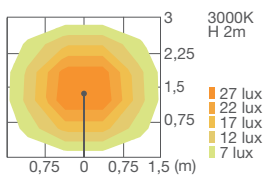

30 10 316
LED 3000K CRI>80
7,5W / 750 lm LED data
9W / 237 lm Real data
220-240V 50/60Hz
A / A+ / A++
Height 2160 mm
Cable length 3 m (2 x 1 mm²)
IP68 connector included