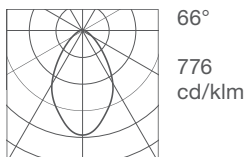

30 10 316
LED 3000K CRI>80
7,5W / 750 lm LED data
9W / 237 lm Real data
220-240V 50/60Hz
A / A+ / A++
Height 2160 mm
Cable length 3 m (2 x 1 mm²)
IP68 connector included