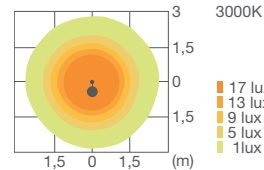

3000K

17 lux
13 lux
9 lux
5 lux
1 lux

Floor

PRODUCT INFORMATION

IP65
IK 06
Cable input Ø 5 ÷ 6 mm

AVAILABLE COLOURS

■ .01 black
■ .09 bronze