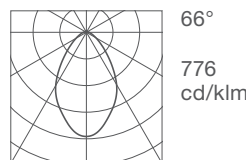

PRODUCT INFORMATION

IP65
IK 06
Cable input Ø 5 ÷ 6 mm

AVAILABLE COLOURS

.01 black
.09 bronze