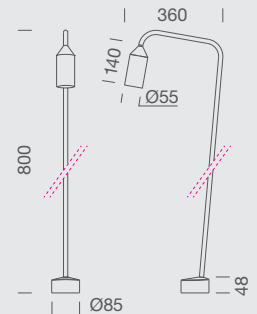

TECHNICAL DATA

PRODUCT INFORMATION

IP65
IK 06
Cable input Ø 5 ÷ 6 mm

AVAILABLE COLOURS

.01 black
.09 bronze