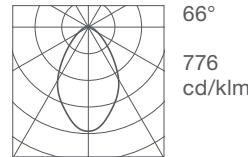

66°

776  
cd/klm

3000K

17 lux  
13 lux  
9 lux  
5 lux  
1 lux

Bollard

DIFFUSE

**30 50 316**  
**LED 3000K CRI>80**  
 7,5W / 750 lm LED data  
**9W / 237 lm Real data**  
 220-240V 50/60Hz □  
 A / A+ / A++  
 Height 1900 mm  
 Cable length 5 m (2 x 1 mm<sup>2</sup>)  
 Schuko included (IP44)