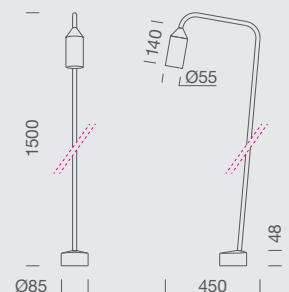

TECHNICAL DATA

Bollard

floor

Disponibile su richiesta senza maggiorazione di prezzo (per la composizione del codice consultare pagina 8)
Available upon request without surcharge (for the code composition, please refer to page 9)

HELP YOU

LED LED COLOURS TEMPERATURE 4000K

Other LED colors available on request

INFO Ulteriori versioni sono disponibili consultando www.platek.eu

More versions are available on www.platek.eu

ACCESSORI (per maggiori dettagli consultare pagina 321)
ACCESSORIES (for further details please refer to page 321)

FIXING BOLLARD VERSION
page 339 / 341
89 50 041 - Spike
89 50 040 - Tie rod

SERVICE POST
page 337
89 10 502.08
bollard with sockets

More details at: platek.eu/FLAMINGO