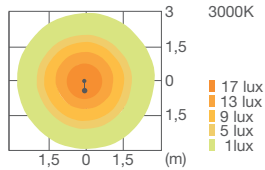

3000K

17 lux
13 lux
9 lux
5 lux
1 lux

Bollard

DIFFUSE

30 50 316
LED 3000K CRI>80
7,5W / 750 lm LED data
9W / 237 lm Real data
220-240V 50/60Hz □
A / A+ / A++
Height 1900 mm
Cable length 5 m (2 x 1 mm²)
Schuko included (IP44)